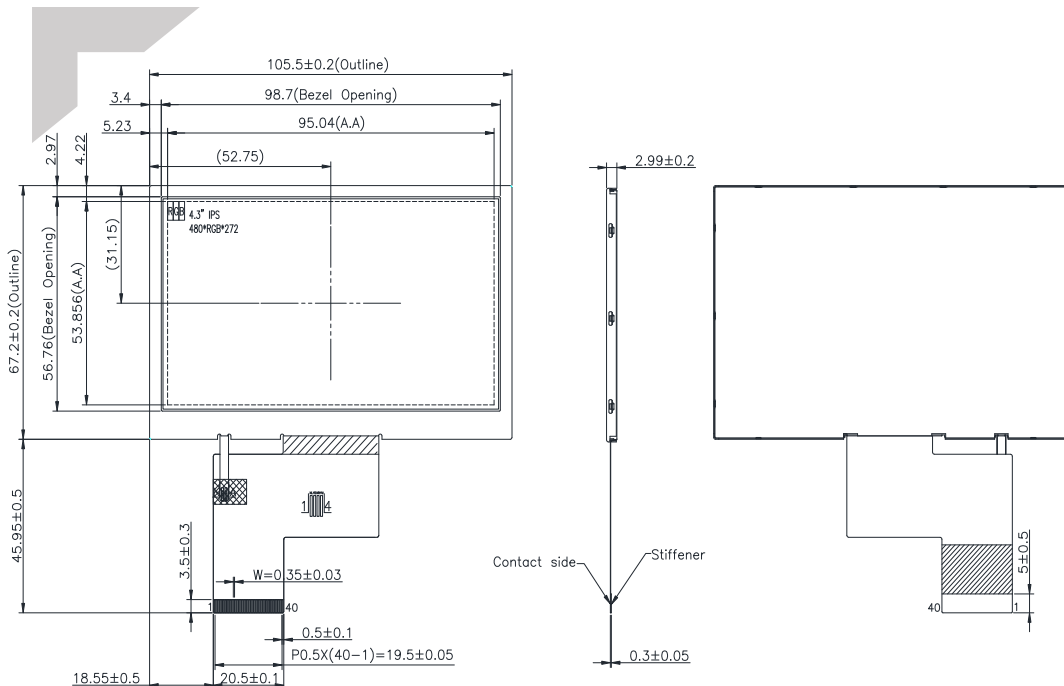

Optima

OF043KAN

◎ Feature

Item	Info.
Resolution	480*272
Power supply	3.3V
Interface	Digital 24-bit RGB
IC	ST7283
View Direction	ALL
Touch Panel	-

◎ Mechanical Data (unit: mm)

Item	Dimension
Module dimension	105.5 x 67.2
View area	98.7 x 56.76
Active area	95.04 x 53.856
Pixel size	0.198 x 0.198

◎ Electrical Characteristics (unit: V)

Item	Min	Typ	Max
Supply Voltage (VDD)	3.0	3.3	3.6
Voltage for Backlight	-	15	-

◎ Temperature Range (unit: °C)

Item	Min	Typ	Max
Operating Temp.	-20		70
Storage Temp.	-30		80